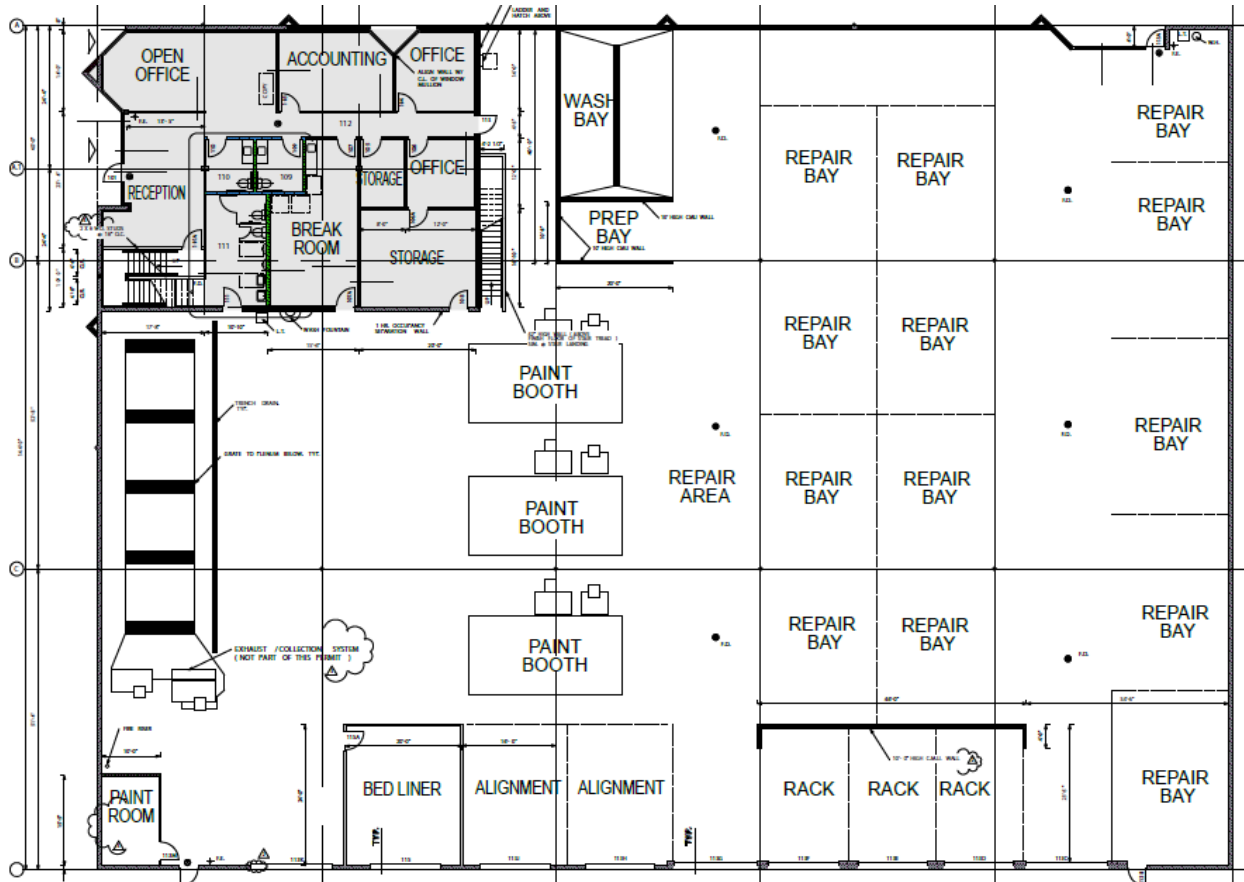

# FLOOR PLAN

7015 S. HARL AVENUE  
TEMPE, AZ 85031

201 FLOOR PLAN SCALE: 1/8" = 1'-0" NORTH